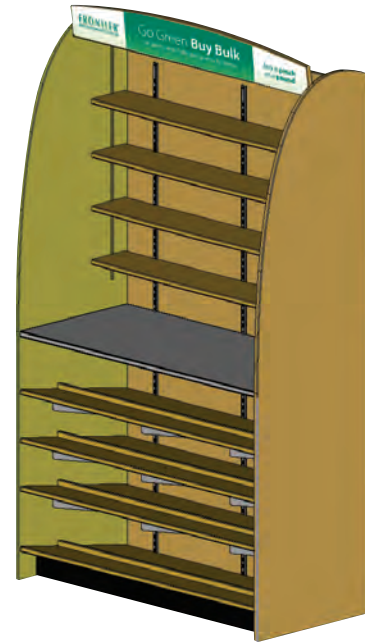

New "Adjustable Shelf" 4ft Display

Standard dimensions: 4' w x 22 1/4" d x 80" h.

Item #: D001253

Price: \$1,600* (for 4ft display.)

* Price includes display unit and jars. Product sold separately

Features Included:

- **NEW** Stainless Steel Countertop
- **NEW** "Go Green, Buy Bulk" header
- Sidewalls of display have new curved, trendy look
- 2 literature holders for Spice and Herb Savvys
- Top section of each display includes 4 standard rows/shelves. Extra top shelf available (\$85.00, #19345).
- Bottom section of display includes 4 standard rows/shelves. Additional bottom shelf can also be ordered. (Price - \$95.00, Item #18451).
- Each row/shelf contains 3 unique stopping points allowing for different sized containers to be featured prominently for customers

Adjustable Shelving allows for freedom to create the bulk display/planogram perfect for your store!

- Mix and match between different size glass and/or plastic containers
- Place topsellers in large containers and other products in smaller containers
- Optional shelf available designed specifically for gravity bins. (Price and item# TBD)
- Stock small empty spice bottles on top row for shopper convenience

*Price does not include additional shelves and or gravity bins - 2ft and 3ft displays also available

Option showing use of gravity bins (additional charge for bins)

Visit our new **Interactive** Bulk Display web site at